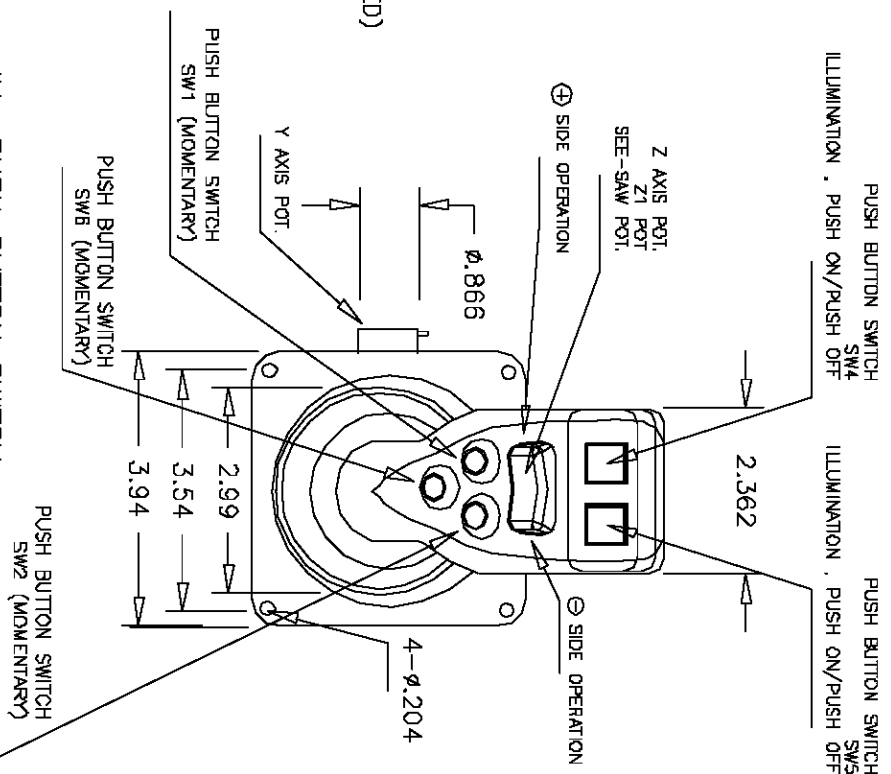

COBRA SHAPED KNOB  
AUTO RETURN TO  
CENTER POSITION

**SCHEMATIC**

**PUSH BUTTON SWITCH  
MOMENTARY CONTACT**

**ILL. PUSH BUTTON SWITCH  
PUSH ON-PUSH OFF**

LEADWIRES FOR Z AXIS POT.  
AND EACH SWITCH  
EQUIVALENT TO AWG27  
ABOUT 11.8" LONG