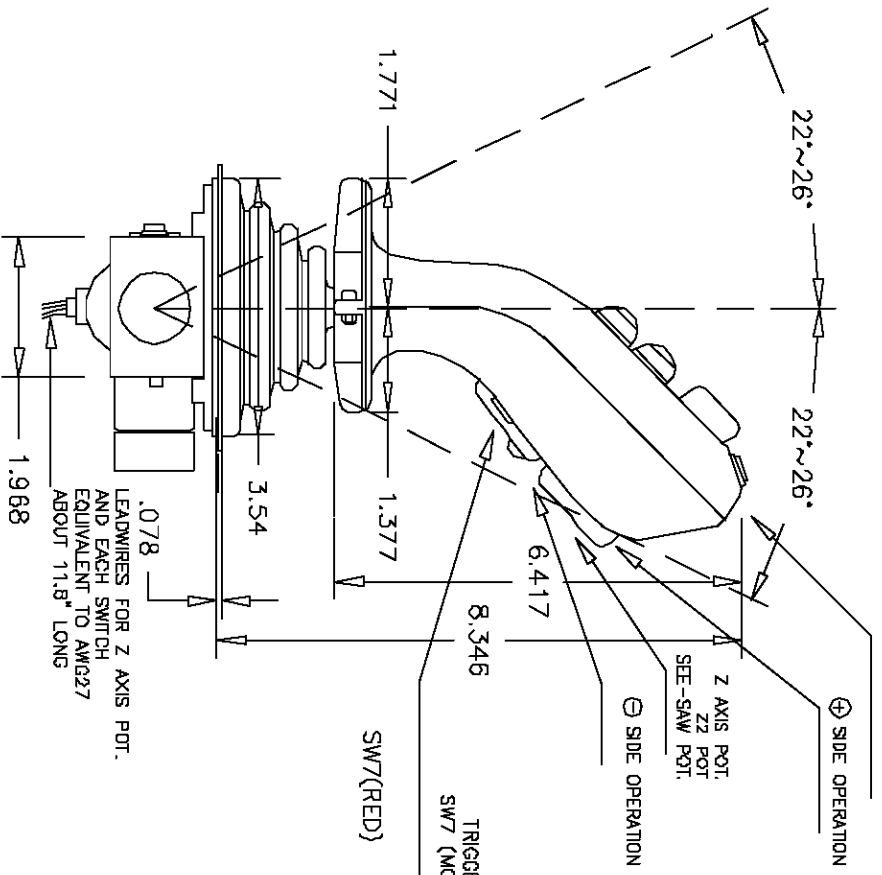

COBRA SHAPED KNOB  
AUTO RETURN TO  
CENTER POSITION

**SCHEMATIC**

**PUSH BUTTON SWITCH  
MOMENTARY CONTACT**

**ILL. PUSH BUTTON SWITCH  
PUSH ON-PUSH OFF**

LEADWIRES FOR Z AXIS POT.  
AND EACH SWITCH  
EQUIVALENT TO AWG27  
ABOUT 11.8" LONG