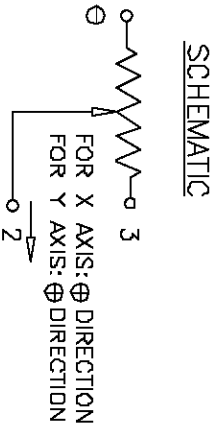

COBRA SHAPED KNOB  
AUTO RETURN TO  
CENTER POSITION

**SCHEMATIC**

**PUSH BUTTON SWITCH  
MOMENTARY CONTACT**

**ILL. PUSH BUTTON SWITCH  
PUSH ON-PUSH OFF**

LEADWIRES FOR Z AXIS POT.  
AND EACH SWITCH  
EQUIVALENT TO AWG27  
ABOUT 11.8" LONG