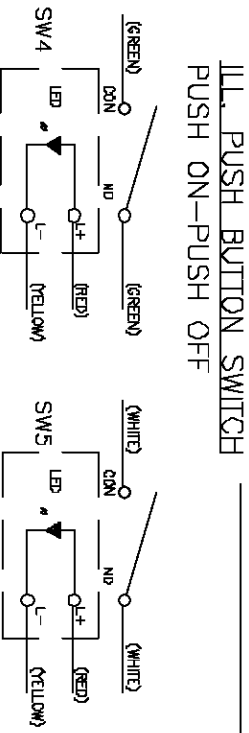

THIS DOCUMENT CONTAINS PROPRIETARY DATA OF POLARIS INDUSTRIAL ENTERPRISES. NO DISCLOSURE, REPRODUCTION, OR USE OF ANY PART THERE OF MAY BE MADE EXCEPT BY WRITTEN PERMISSION.

| REV. | BY | DATE | P/N           |
|------|----|------|---------------|
|      |    |      | C90-CV46T-SMB |

COBRA SHAPED KNOB  
AUTO RETURN TO  
CENTER POSITION

**SCHEMATIC**

**PUSH BUTTON SWITCH  
MOMENTARY CONTACT**

**ILL. PUSH BUTTON SWITCH  
PUSH ON-PUSH OFF**

LEADWIRES FOR Z AXIS POT.  
AND EACH SWITCH  
EQUIVALENT TO AWG27  
ABOUT 11.8" LONG