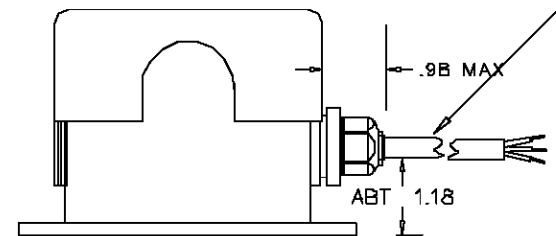

OUTPUT CABLE
0.6mm X 3 CORES
LENGTH 1m

TOLERANCES
XX = +/- .010" FRACT. = +/- 1/64"
XXX = +/- .005" ANGLES = +/- 1/2'
ALL SPECIFICATIONS SUBJECT TO CHANGE WITHOUT NOTICE.

SCALE	DATE:	10-08-02
NONE	BY	
CODE	APPRV'D	AT
IDENT:	19477	

TITLE
FOOT
PEDAL

PART NO.
FC200W-10