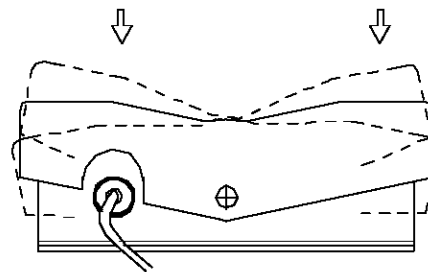

OUTPUT CABLE
0.6mm X 3 CORES
LENGTH 1m

TOLERANCES
XX = +/- .010" FRACT. = +/- 1/64"
XXX = +/- .005" ANGLES = +/- 1/2'
ALL SPECIFICATIONS SUBJECT TO CHANGE WITHOUT NOTICE.

SCALE	DATE:	10-08-02
NONE	BY	
CODE	APPRV'D	AT
IDENT:	19477	

TITLE
FOOT
PEDAL

PART NO.
FC200W-10