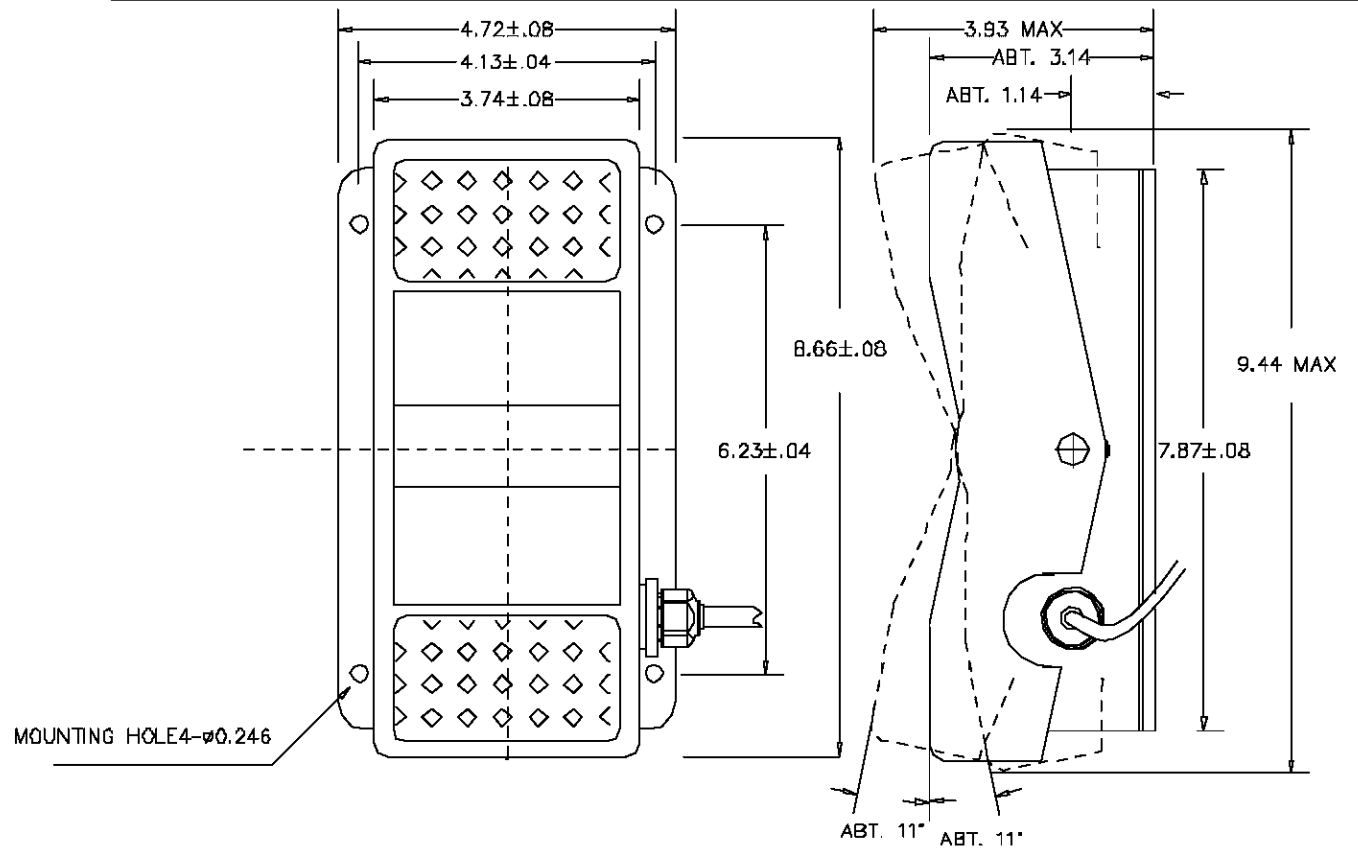

OUTPUT CABLE
0.6mm X 3 CORES
LENGTH 1m

TOLERANCES
XX = +/- .010" FRACT. = +/- 1/64"
XXX = +/- .005" ANGLES = +/- 1/2'
ALL SPECIFICATIONS SUBJECT TO CHANGE WITHOUT NOTICE.

SCALE	DATE:	10-08-02
NONE	BY	
CODE	APPRV'D	AT
IDENT:	19477	

TITLE
FOOT
PEDAL

PART NO.
FC200W-10